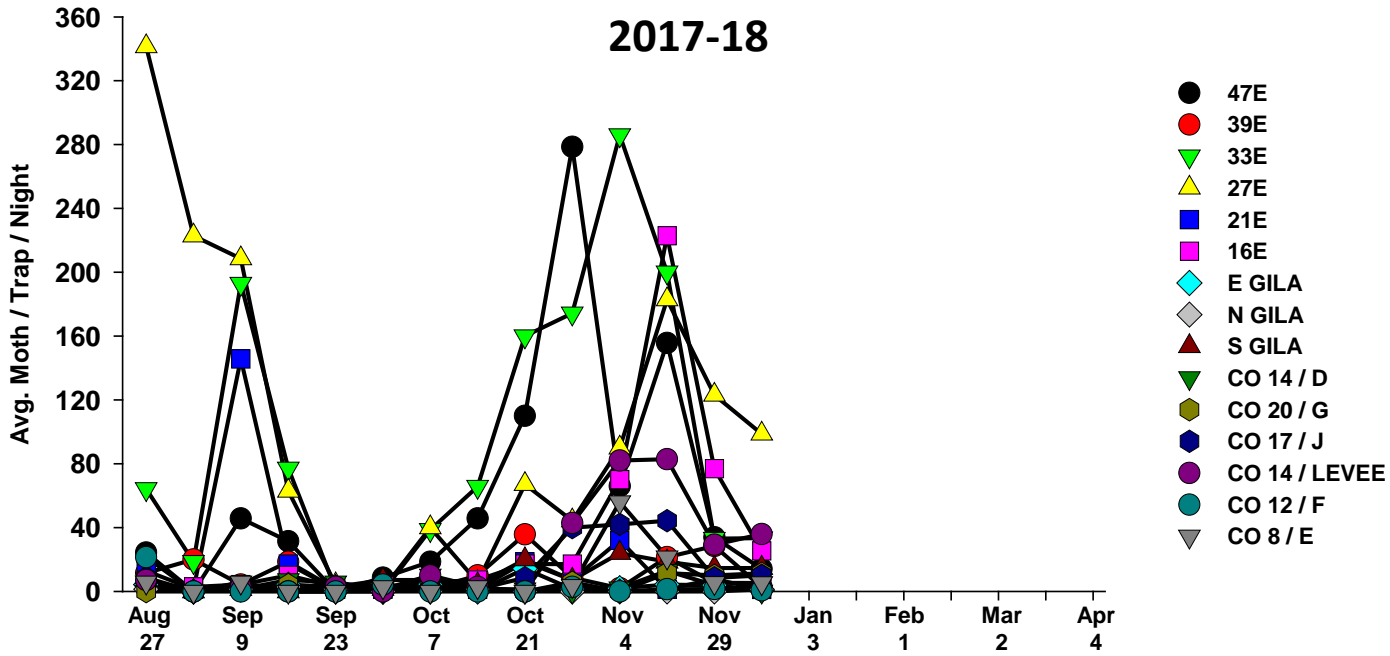

The pests being monitored include: corn earworm, beet armyworm, cabbage looper using pheromone traps; aphids, thrips, leafminers and whiteflies using yellow sticky traps. Traps are checked weekly and data is available in the bi-weekly Veg IPM updates. If a PCA or grower is interested in weekly counts, those can be made available by contacting us. A total of 15 trapping locations have been established in the following areas (approximate location):

Beet Armyworm

2016-17

Cabbage Looper

2017-18

Cabbage Looper

2016-17

Whiteflies

2017-18

Whiteflies

2016-17

Thrips

2017-18

Thrips

2016-17

Aphids

2017-18

Aphids

2016-17

Leafminers

2017-18

Leafminers

2016-17