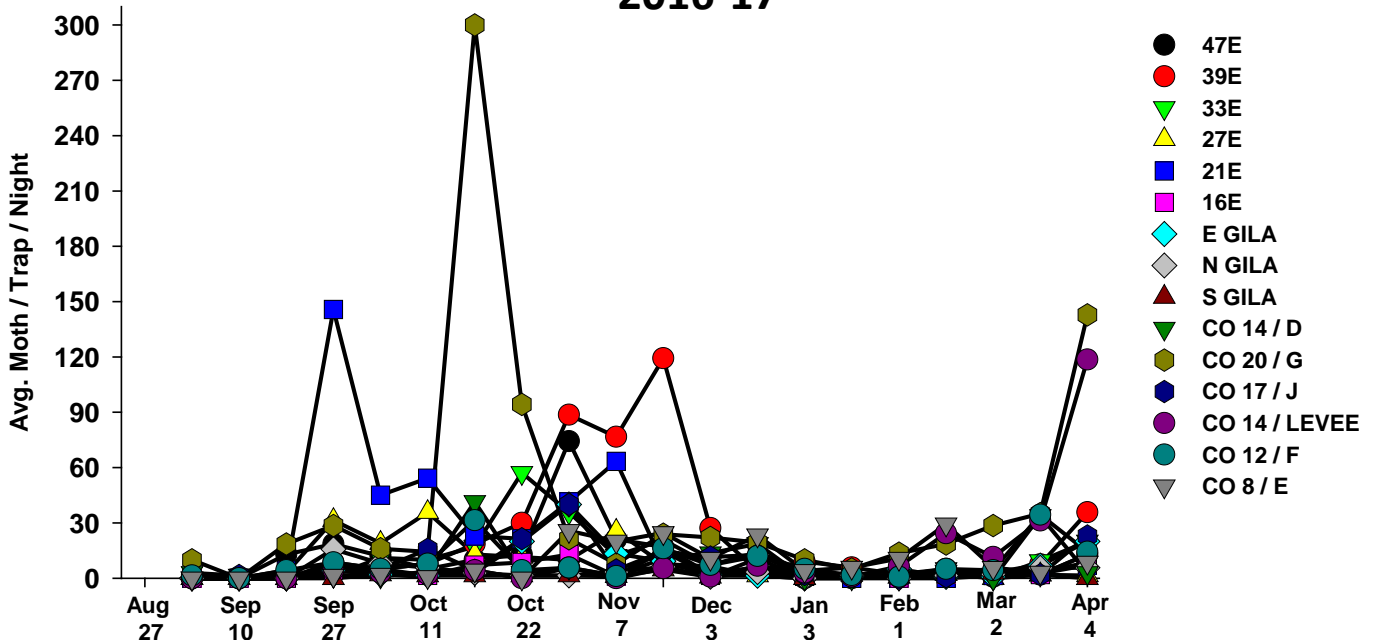

The pests being monitored include: corn earworm, beet armyworm, cabbage looper using pheromone traps; aphids, thrips, leafminers and whiteflies using yellow sticky traps. Traps are checked weekly and data is available in the bi-weekly Veg IPM updates. If a PCA or grower is interested in weekly counts, those can be made available by contacting us. A total of 15 trapping locations have been established in the following areas (approximate location):

Beet Armyworm

2016-17

Cabbage Looper

2017-18

Cabbage Looper

2016-17

Whiteflies

2017-18

Whiteflies

2016-17

Thrips

2017-18

Thrips

2016-17

Aphids

2017-18

Aphids

2016-17

Leafminers

2017-18

Leafminers

2016-17