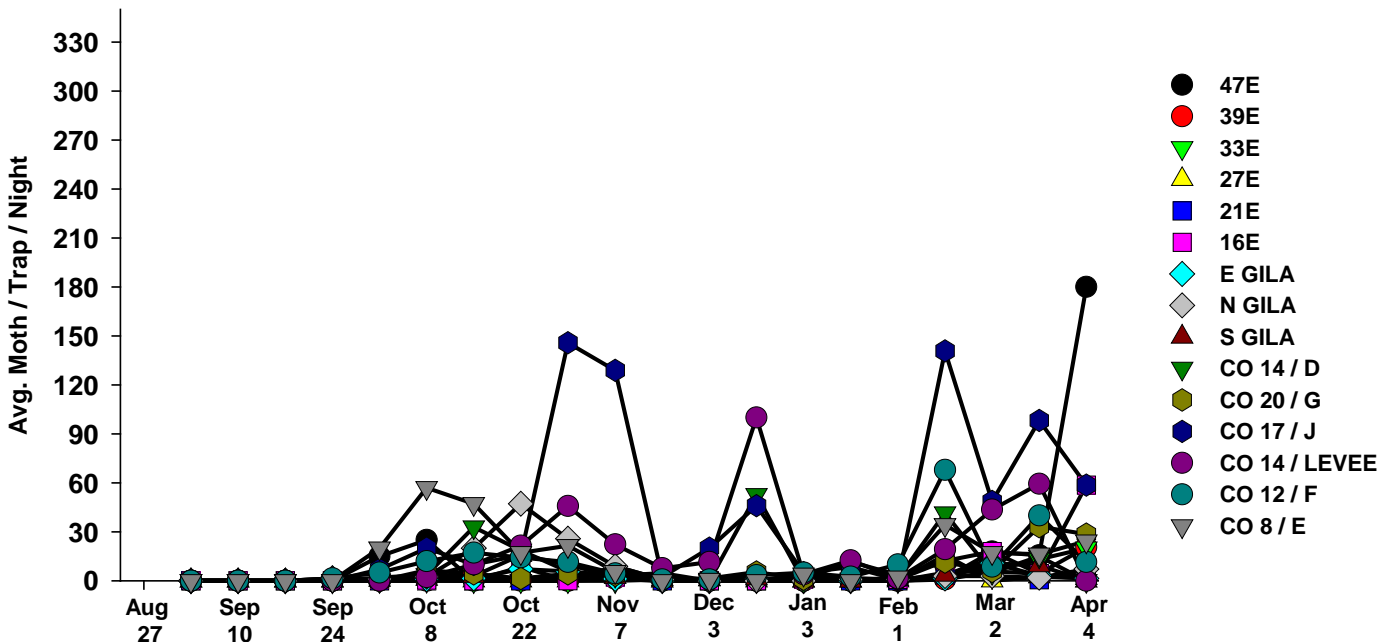

The pests being monitored include: corn earworm, beet armyworm, cabbage looper using pheromone traps; aphids, thrips, leafminers and whiteflies using yellow sticky traps. Traps are checked weekly and data is available in the bi-weekly Veg IPM updates. If a PCA or grower is interested in weekly counts, those can be made available by contacting us. A total of 15 trapping locations have been established in the following areas (approximate location):

Beet Armyworm

2016-17

Cabbage Looper

2017-18

Cabbage Looper

2016-17

Whiteflies

2017-18

Whiteflies

2016-17

Thrips

2017-18

Thrips

2016-17

Aphids

2017-18

Aphids

2016-17

Leafminers

2017-18

Leafminers

2016-17