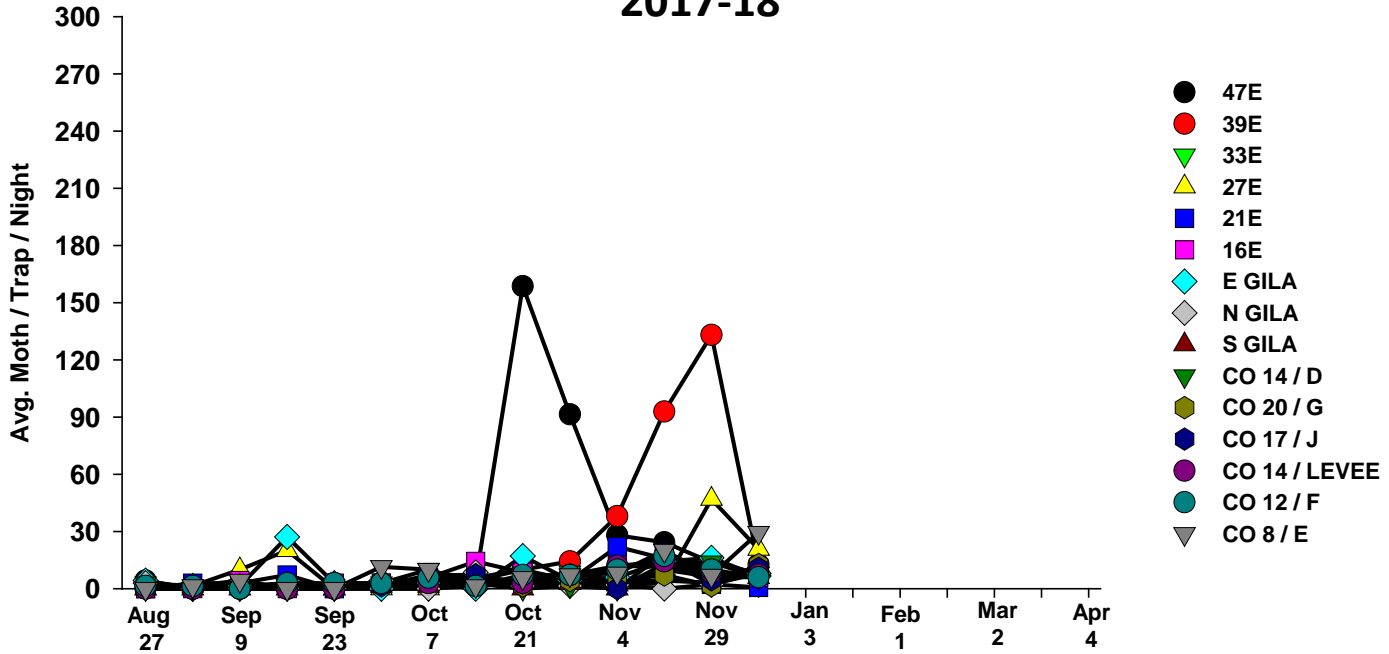

The pests being monitored include: corn earworm, beet armyworm, cabbage looper using pheromone traps; aphids, thrips, leafminers and whiteflies using yellow sticky traps. Traps are checked weekly and data is available in the bi-weekly Veg IPM updates. If a PCA or grower is interested in weekly counts, those can be made available by contacting us. A total of 15 trapping locations have been established in the following areas (approximate location):

Area-wide Insect Trapping Network

North Gila Valley

Corn Earworm

2017-18

Corn Earworm

2016-17

Beet Armyworm

2017-18

Beet Armyworm

2016-17

Cabbage Looper

2017-18

Cabbage Looper

2016-17

Whiteflies

2017-18

Whiteflies

2016-17

Thrips

2017-18

Thrips

2016-17

Aphids

2017-18