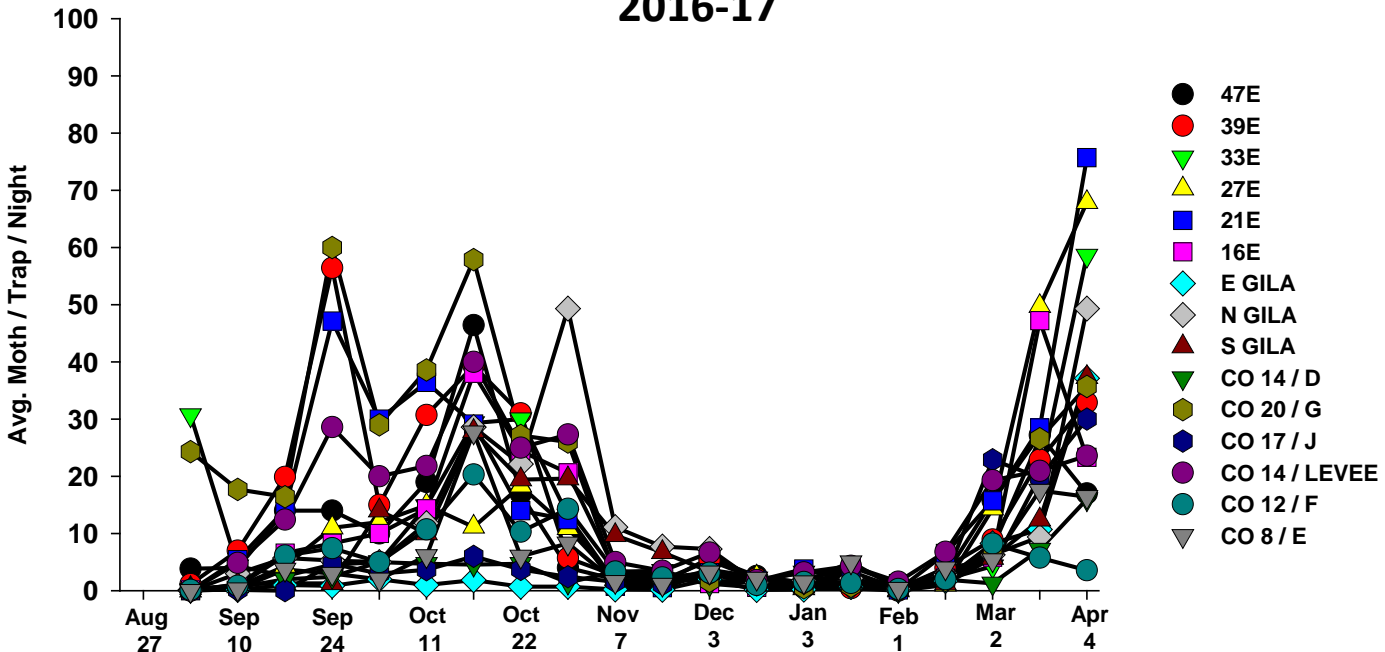

The pests being monitored include: corn earworm, beet armyworm, cabbage looper using pheromone traps; aphids, thrips, leafminers and whiteflies using yellow sticky traps. Traps are checked weekly and data is available in the bi-weekly Veg IPM updates. If a PCA or grower is interested in weekly counts, those can be made available by contacting us. A total of 15 trapping locations have been established in the following areas (approximate location):

Area-wide Insect Trapping Network

North Gila Valley

Corn Earworm

2017-18

Corn Earworm

2016-17

Beet Armyworm

2017-18

Beet Armyworm

2016-17

Cabbage Looper

2017-18

Cabbage Looper

2016-17

Whiteflies

2017-18

Whiteflies

2016-17

Thrips

2017-18

Thrips

2016-17

Aphids

2017-18