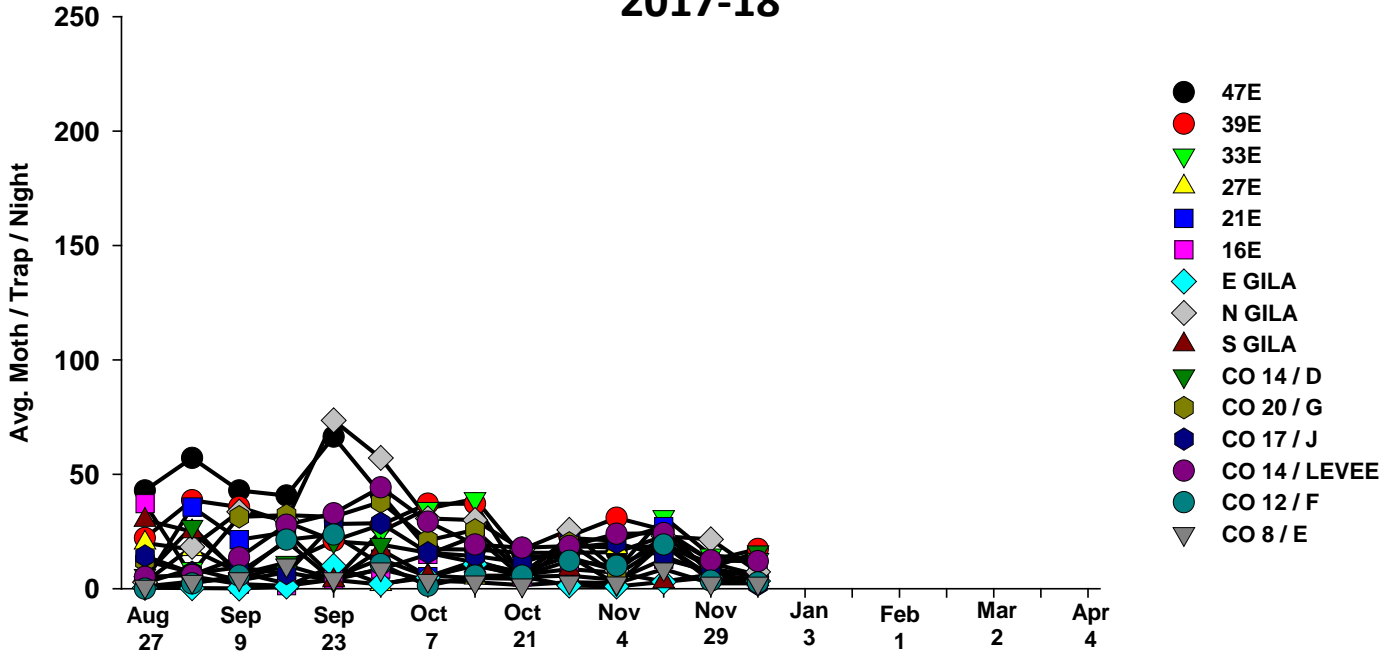

The pests being monitored include: corn earworm, beet armyworm, cabbage looper using pheromone traps; aphids, thrips, leafminers and whiteflies using yellow sticky traps. Traps are checked weekly and data is available in the bi-weekly Veg IPM updates. If a PCA or grower is interested in weekly counts, those can be made available by contacting us. A total of 15 trapping locations have been established in the following areas (approximate location):

Area-wide Insect Trapping Network

North Gila Valley

Corn Earworm

2017-18

Corn Earworm

2016-17

Beet Armyworm

2017-18

Beet Armyworm

2016-17

Cabbage Looper

2017-18

Cabbage Looper

2016-17

Whiteflies

2017-18

Whiteflies

2016-17

Thrips

2017-18

Thrips

2016-17

Aphids

2017-18