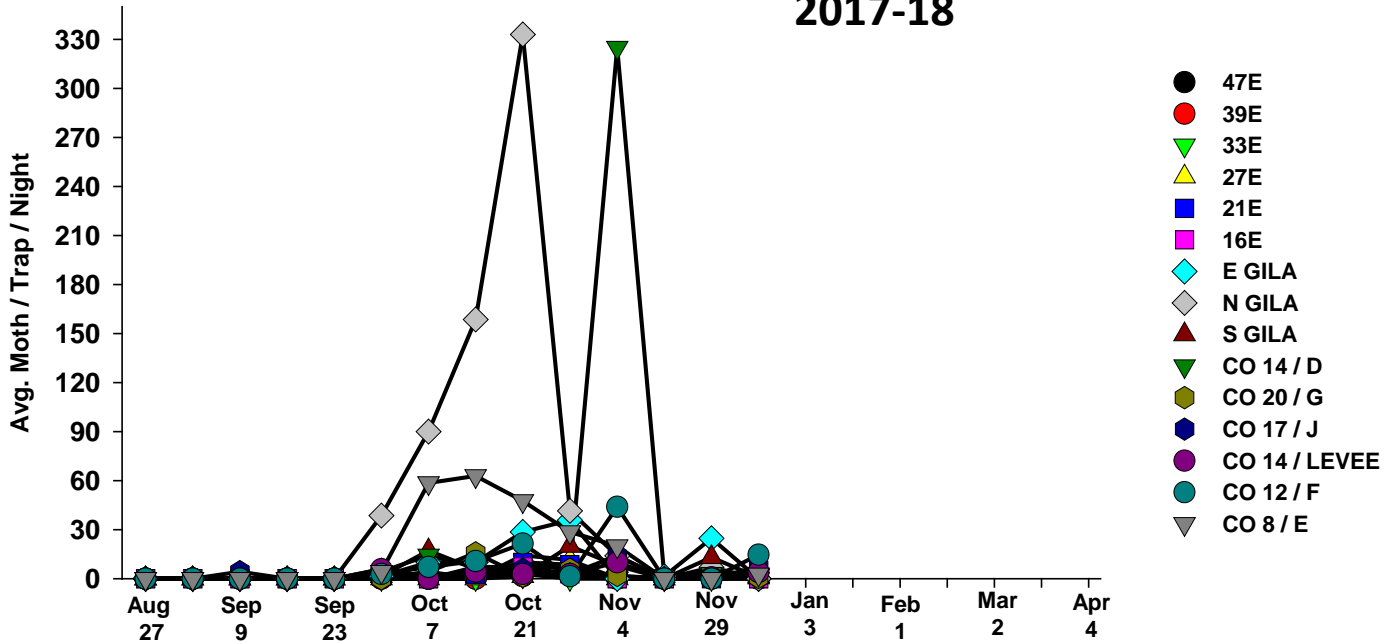

Beet Armyworm

2016-17

Cabbage Looper

2017-18

Cabbage Looper

2016-17

Whiteflies

2017-18

Whiteflies

2016-17

Thrips

2017-18

Thrips

2016-17

Aphids

2017-18

Aphids

2016-17

Leafminers

2017-18

Leafminers

2016-17