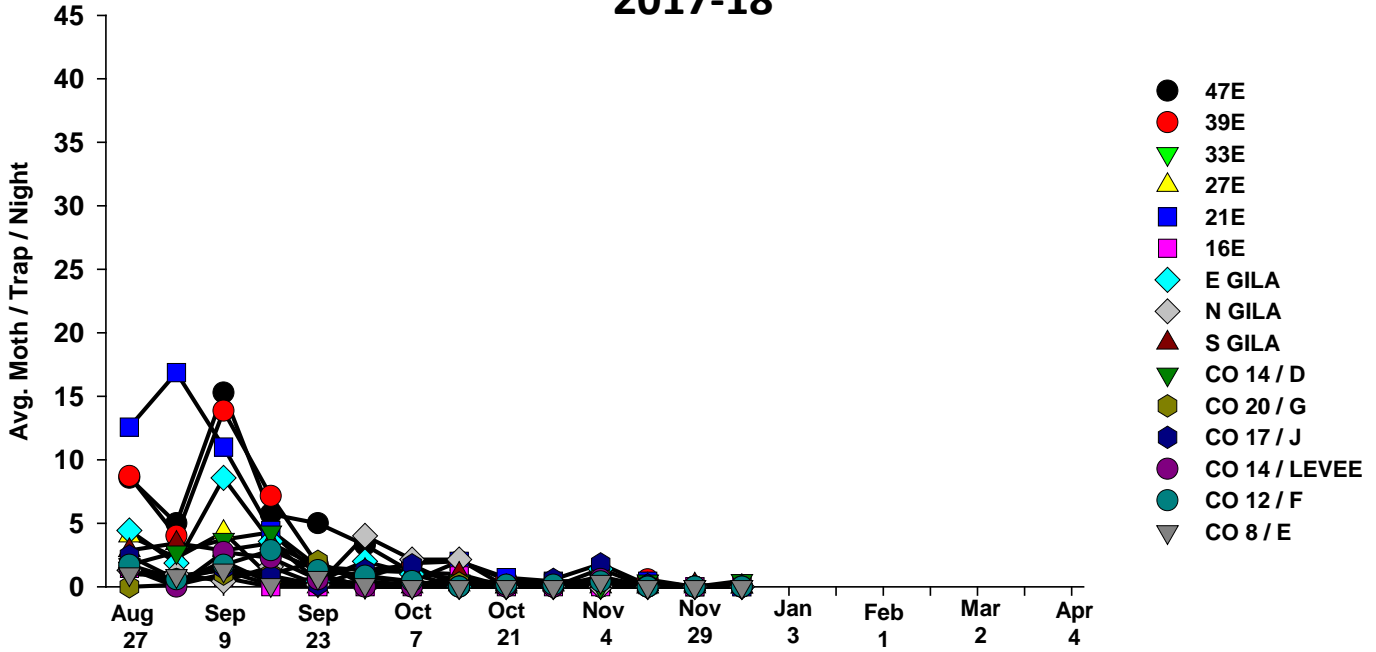

The data is not intended to indicate field infestations, as trap data is largely a reflection of adult movement. If nothing else, the data may make PCAs aware of increased pest activity in some areas and encourage intensified scouting in susceptible produce fields.

The pests being monitored include: corn earworm, beet armyworm, cabbage looper using pheromone traps; aphids, thrips, leafminers and whiteflies using yellow sticky traps. Traps are checked weekly and data is available in the bi-weekly Veg IPM updates. If a PCA or grower is interested in weekly counts, those can be made available by contacting us. A total of 15 trapping locations have been established in the following areas (approximate location):

Trap Locations

1	Tacna/Texas Hill	47E and Co. 2 St.
2	Tacna/Roll	38E and Co. 4 St.
3	Roll/Wellton	33E and Co. 7 St.
4	Wellton	27E and Co. 10 St.
5	Dome Valley	21E and Co. 8 St.
6	Dome Valley	17E and Co. 6 St.
7	East Gila Valley	10E and Hwy 95
8	North Gila Valley	Laguna Dam Rd and Co. 3 St
9	South Gila Valley	5E and 24 st.
10	Yuma Valley	Co. 14 and Ave D
11	Yuma Valley	Co. 19 and Ave G
12	Yuma Valley	Co. 21 and Ave I
13	Yuma Valley	Co. 15 and Ave H
14	Yuma Valley	Co. 12 and Ave F
15	Yuma Valley	Co. 8 and Ave E

Area-wide Insect Trapping Network

North Gila Valley

Corn Earworm

2017-18

Corn Earworm

2016-17

Beet Armyworm

2017-18