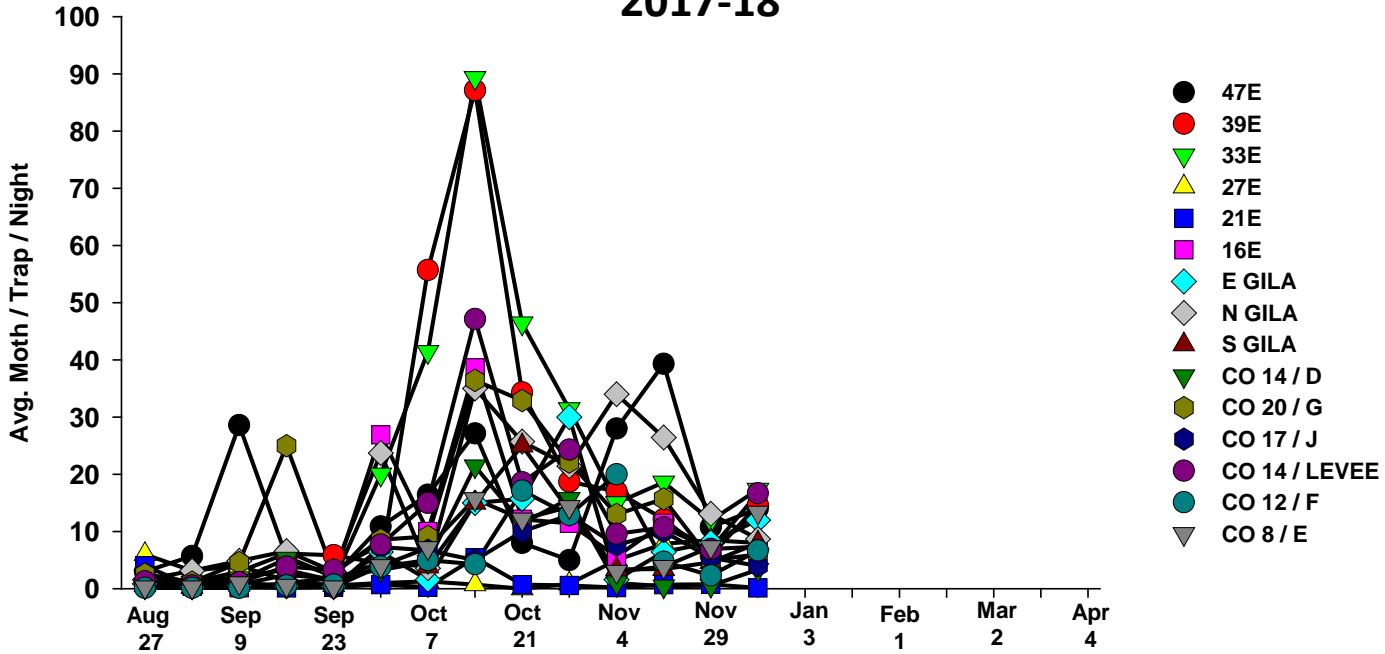

The pests being monitored include: corn earworm, beet armyworm, cabbage looper using pheromone traps; aphids, thrips, leafminers and whiteflies using yellow sticky traps. Traps are checked weekly and data is available in the bi-weekly Veg IPM updates. If a PCA or grower is interested in weekly counts, those can be made available by contacting us. A total of 15 trapping locations have been established in the following areas (approximate location):

Area-wide Insect Trapping Network

North Gila Valley

Corn Earworm

2017-18

Corn Earworm

2016-17

Beet Armyworm

2017-18

Beet Armyworm

2016-17

Cabbage Looper

2017-18

Cabbage Looper

2016-17

Whiteflies

2017-18

Whiteflies

2016-17

Thrips

2017-18

Thrips

2016-17

Aphids

2017-18