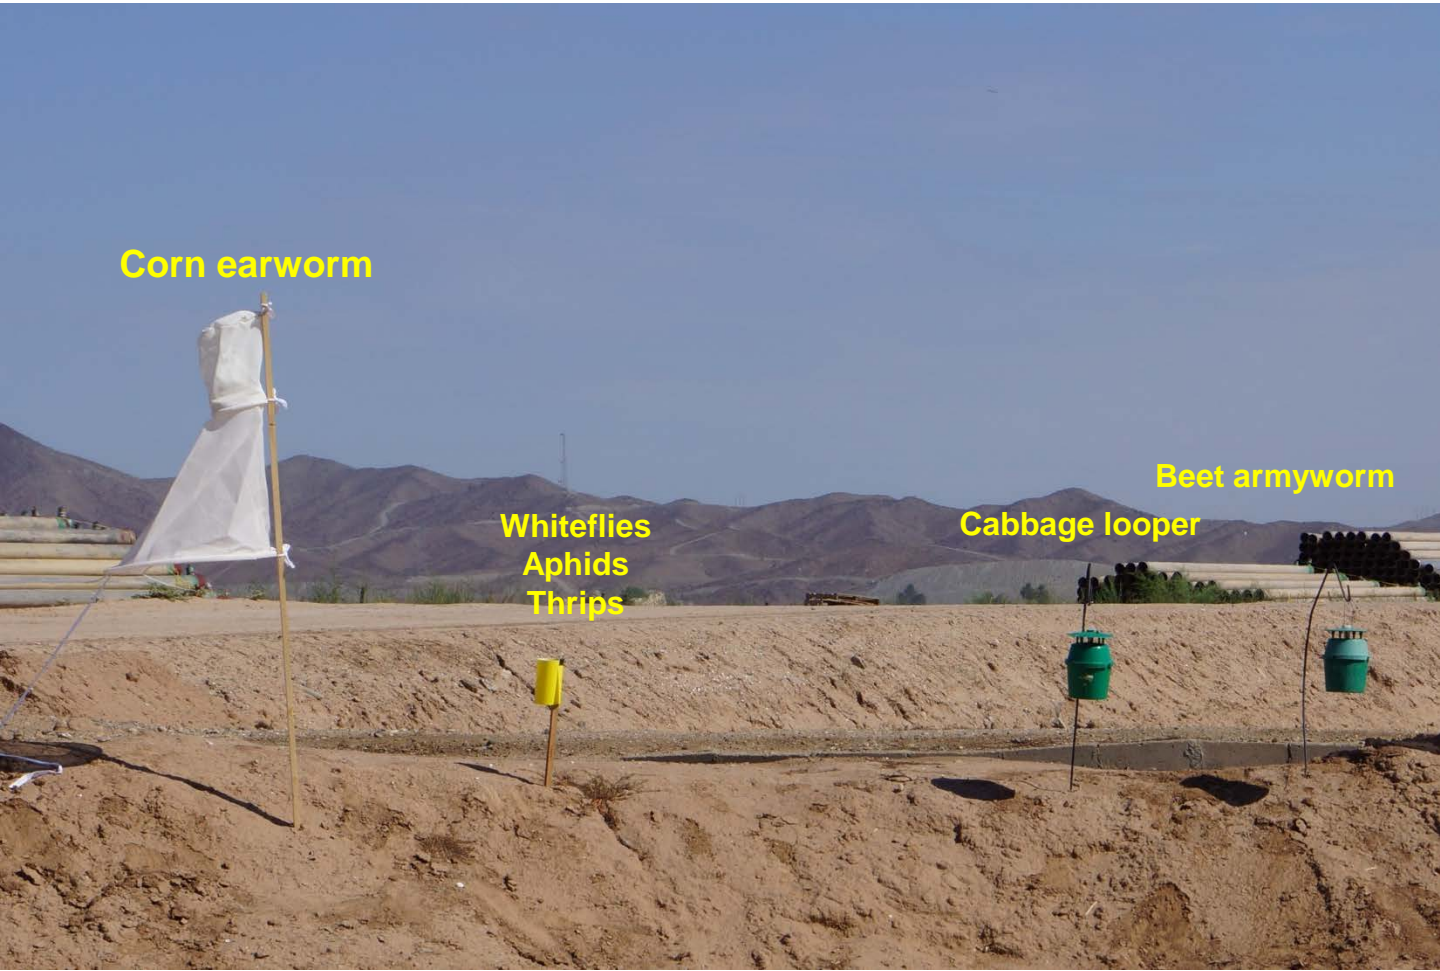

Areawide Insect Trapping Network

The project is designed to measure the activity and movement of adult populations of a number of key pests. The project is being funded by the *Arizona Iceberg Lettuce Research Council*, and will hopefully provide an indication of when pest activity (e.g., corn earworm moth flights) is increasing based on pheromone / sticky trap captures.

The data is not intended to indicate field infestations, as trap data is largely a reflection of adult movement. If nothing else, the data may make PCAs aware of increased pest activity in some areas and encourage intensified scouting in susceptible produce fields.

The pests being monitored include: corn earworm, beet armyworm, cabbage looper using pheromone traps; aphids, thrips, leafminers and whiteflies using yellow sticky traps. Traps are checked weekly and data is available in the bi-weekly Veg IPM updates. If a PCA or grower is interested in weekly counts, those can be made available by contacting us. A total of 15 trapping locations have been established in the following areas (approximate location):

Trap Locations

1	Tacna/Texas Hill	47E and Co. 2 St.
2	Tacna/Roll	38E and Co. 4 St.
3	Roll/Wellton	33E and Co. 7 St.
4	Wellton	27E and Co. 10 St.
5	Dome Valley	21E and Co. 8 St.
6	Dome Valley	17E and Co. 6 St.
7	East Gila Valley	10E and Hwy 95
8	North Gila Valley	Laguna Dam Rd and Co. 3 St
9	South Gila Valley	5E and 24 st.
10	Yuma Valley	Co. 14 and Ave D
11	Yuma Valley	Co. 19 and Ave G
12	Yuma Valley	Co. 21 and Ave I
13	Yuma Valley	Co. 15 and Ave H
14	Yuma Valley	Co. 12 and Ave F
15	Yuma Valley	Co. 8 and Ave E

Area-wide Insect Trapping Network

North Gila Valley