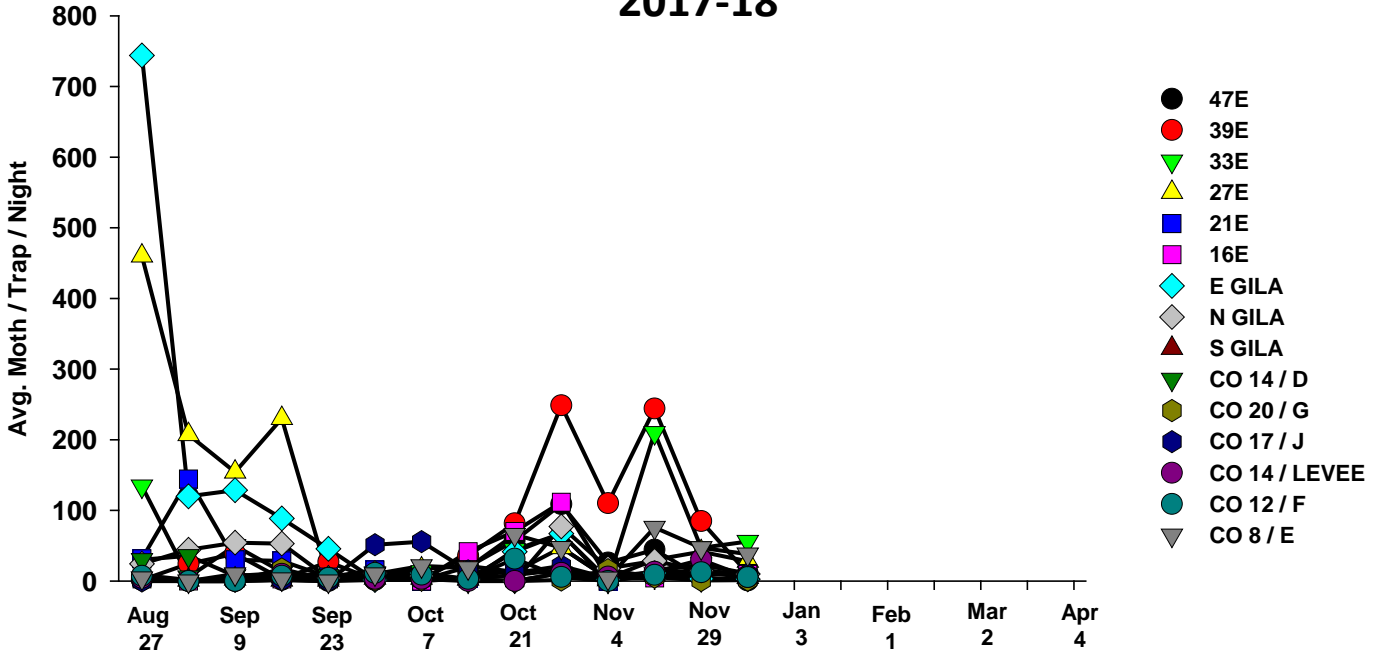

The pests being monitored include: corn earworm, beet armyworm, cabbage looper using pheromone traps; aphids, thrips, leafminers and whiteflies using yellow sticky traps. Traps are checked weekly and data is available in the bi-weekly Veg IPM updates. If a PCA or grower is interested in weekly counts, those can be made available by contacting us. A total of 15 trapping locations have been established in the following areas (approximate location):

Area-wide Insect Trapping Network

North Gila Valley

Corn Earworm

2017-18

Corn Earworm

2016-17

Beet Armyworm

2017-18

Beet Armyworm

2016-17

Cabbage Looper

2017-18

Cabbage Looper

2016-17

Whiteflies

2017-18

Whiteflies

2016-17

Thrips

2017-18

Thrips

2016-17

Aphids

2017-18