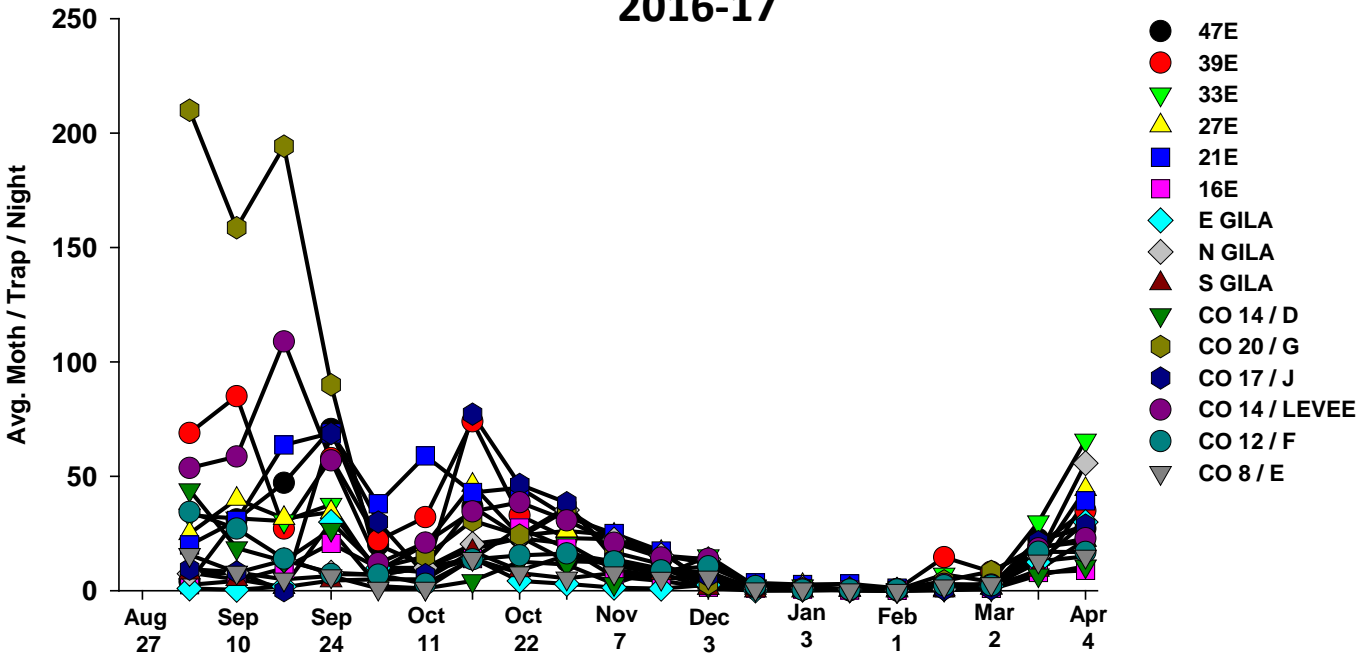

The pests being monitored include: corn earworm, beet armyworm, cabbage looper using pheromone traps; aphids, thrips, leafminers and whiteflies using yellow sticky traps. Traps are checked weekly and data is available in the bi-weekly Veg IPM updates. If a PCA or grower is interested in weekly counts, those can be made available by contacting us. A total of 15 trapping locations have been established in the following areas (approximate location):

Area-wide Insect Trapping Network

North Gila Valley

Corn Earworm

2017-18

Corn Earworm

2016-17

Beet Armyworm

2017-18

Beet Armyworm

2016-17

Cabbage Looper

2017-18

Cabbage Looper

2016-17

Whiteflies

2017-18

Whiteflies

2016-17

Thrips

2017-18

Thrips

2016-17

Aphids

2017-18